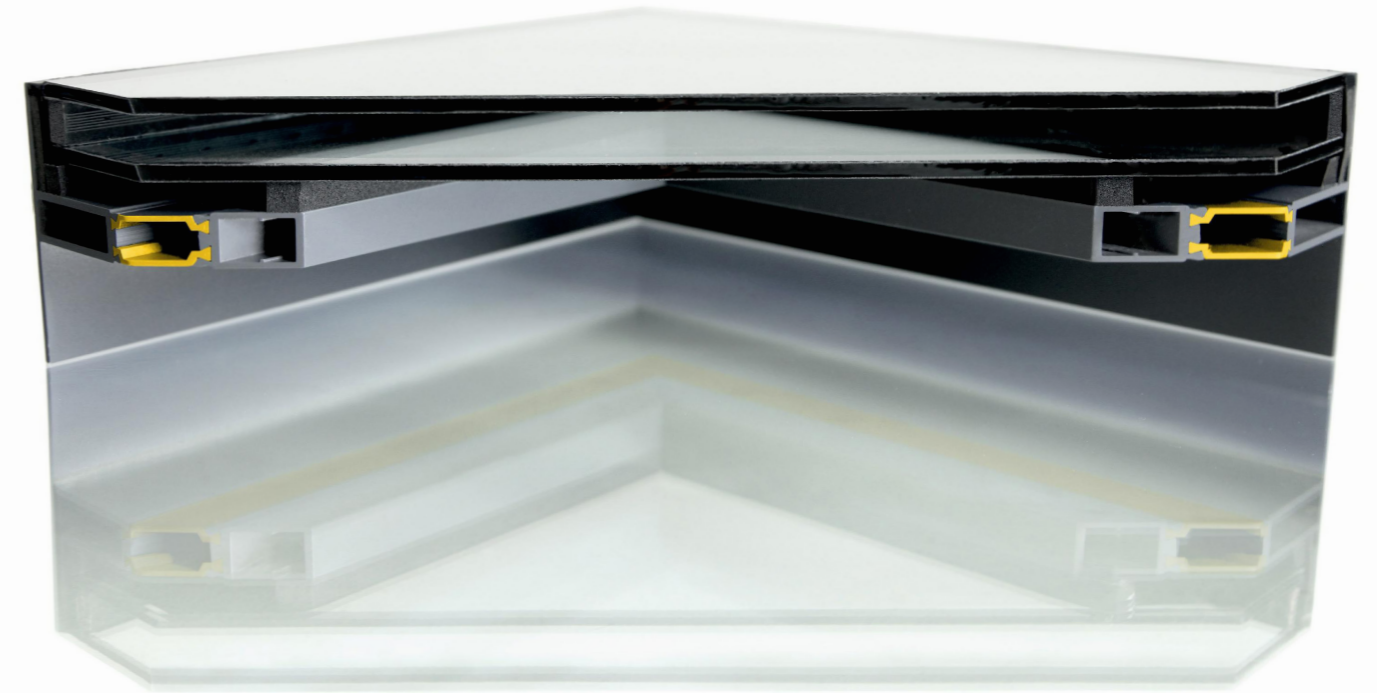

INFINILIGHT

FRAMELESS FLAT ROOFLIGHT