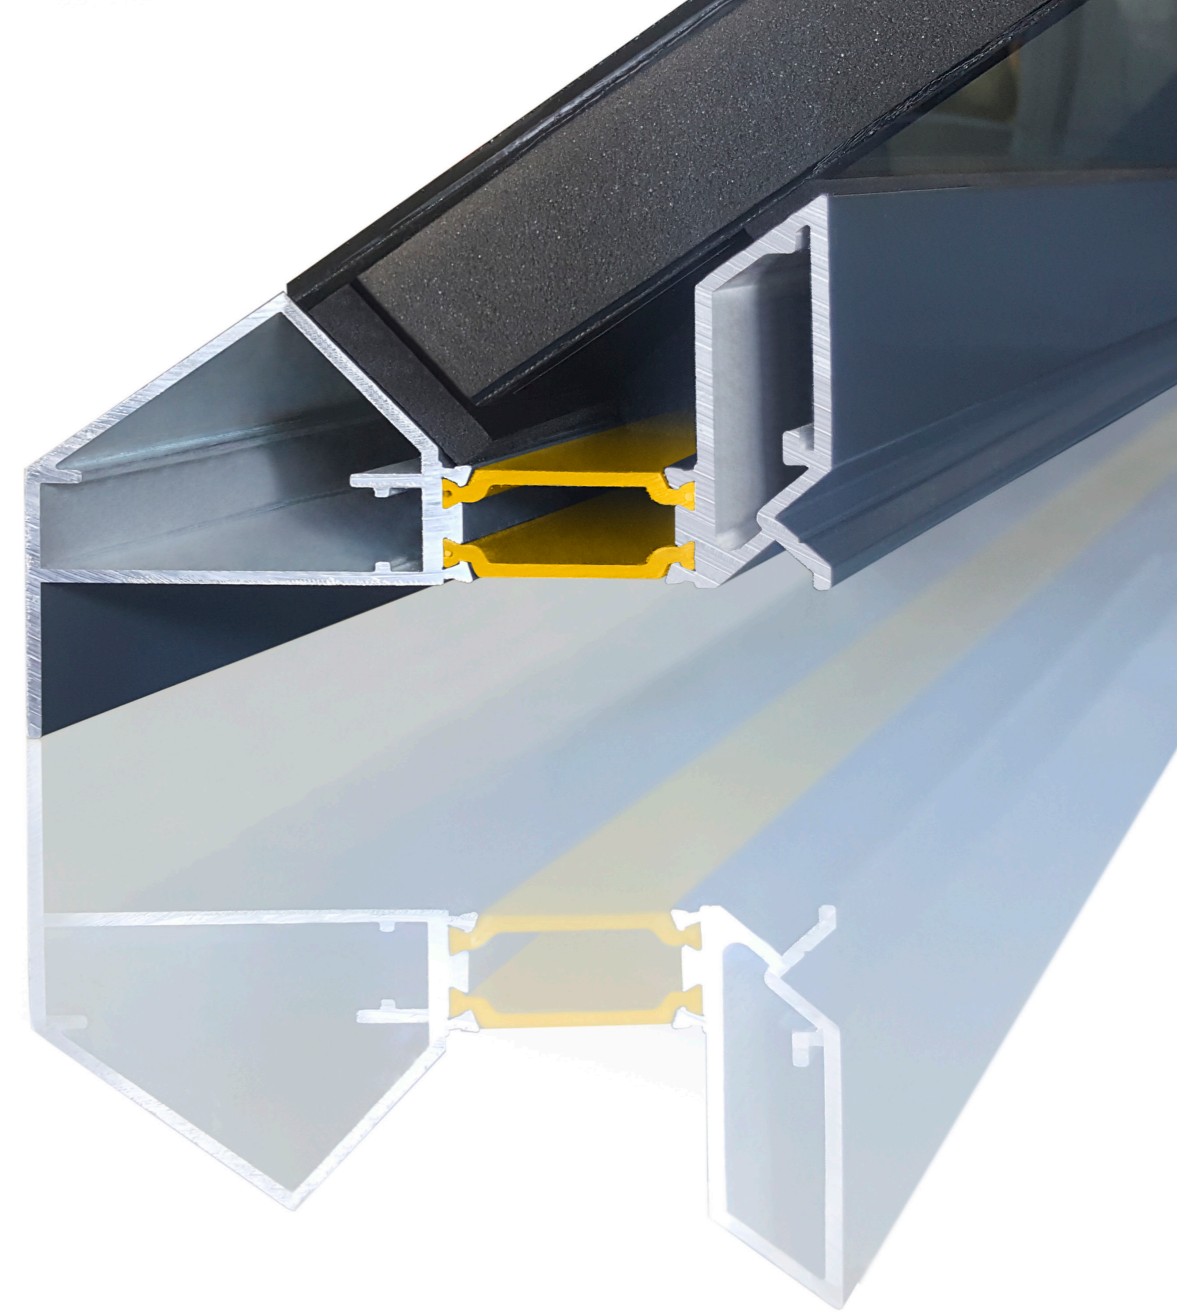

INFINILANTERN

THE SLEEK NEW FRAMELESS LANTERN ROOF LIGHT WITH FULL THERMAL BREAK

Enjoy the sky above without obstruction. InfiniLANTERN lets natural light flood in with no frame to block your view, whilst the latest thermal technology helps to create unprecedented insulation levels.

- ..... Fully thermally-broken profile
- ..... Frameless internal finish
- ..... Flush-glazed external finish
- ..... Pyramid or Lantern shape
- ..... Designed for rapid installation

Size Limits

Maximum Length	3000mm (Larger Available on Request)
Maximum Width	2000mm (Larger Available on Request)
Maximum Weight	400 kg

PROFILE HEIGHT	82 mm
GLAZING THICKNESS	28mm-50mm
GLAZING METHOD	Structurally bonded
FIXED FALL	40 Degrees

PERFORMANCE	
U-VALUE	From 1.0 W/m²K
AIR PERMEABILITY	Class 4
WATER TIGHTNESS	Class 9A
WIND RESISTANCE	Class A4

*Specifications show what can be achieved with the system but not all products will meet them automatically (depending on size, configuration, e.t.c.). Any specific requirements should be discussed with the technical team before ordering. The specifications on this page are subject to change without warning.